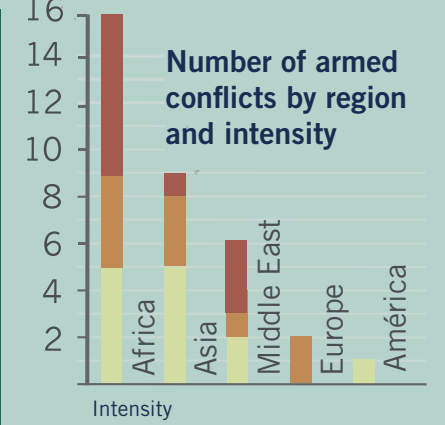

Manipur 1982- Region with armed conflict and beginning of the conflict

Tripura Region with socio-political crisis

- Peace processes and Negotiations
- Countries in armed conflict where death penalty for LGBTI population is codified
- Countries in armed conflict and/or socio-political crisis with medium, high or very high levels of gender discrimination
- International border
- Administrative subdivision

34 Armed conflicts around the world in 2019

94 Socio-political crises around the world in 2019

50 formal or exploratory peace processes and negotiations analyzed in 2019

14 of the 34 armed conflicts for which there was data occurred in countries where there were serious gender inequalities

Some of the deadliest conflicts in 2019

Countries	Intensity
Cameron (Ambazonia/North West and South West)	High
Libya	High
Mali	High
Lake Chad Region (Boko Haram)	High
Western Sahel Region	High
Somalia	High
South Sudan	High
Afghanistan	High
Iraq	High
Syria	High
Yemen (Houthis)	High