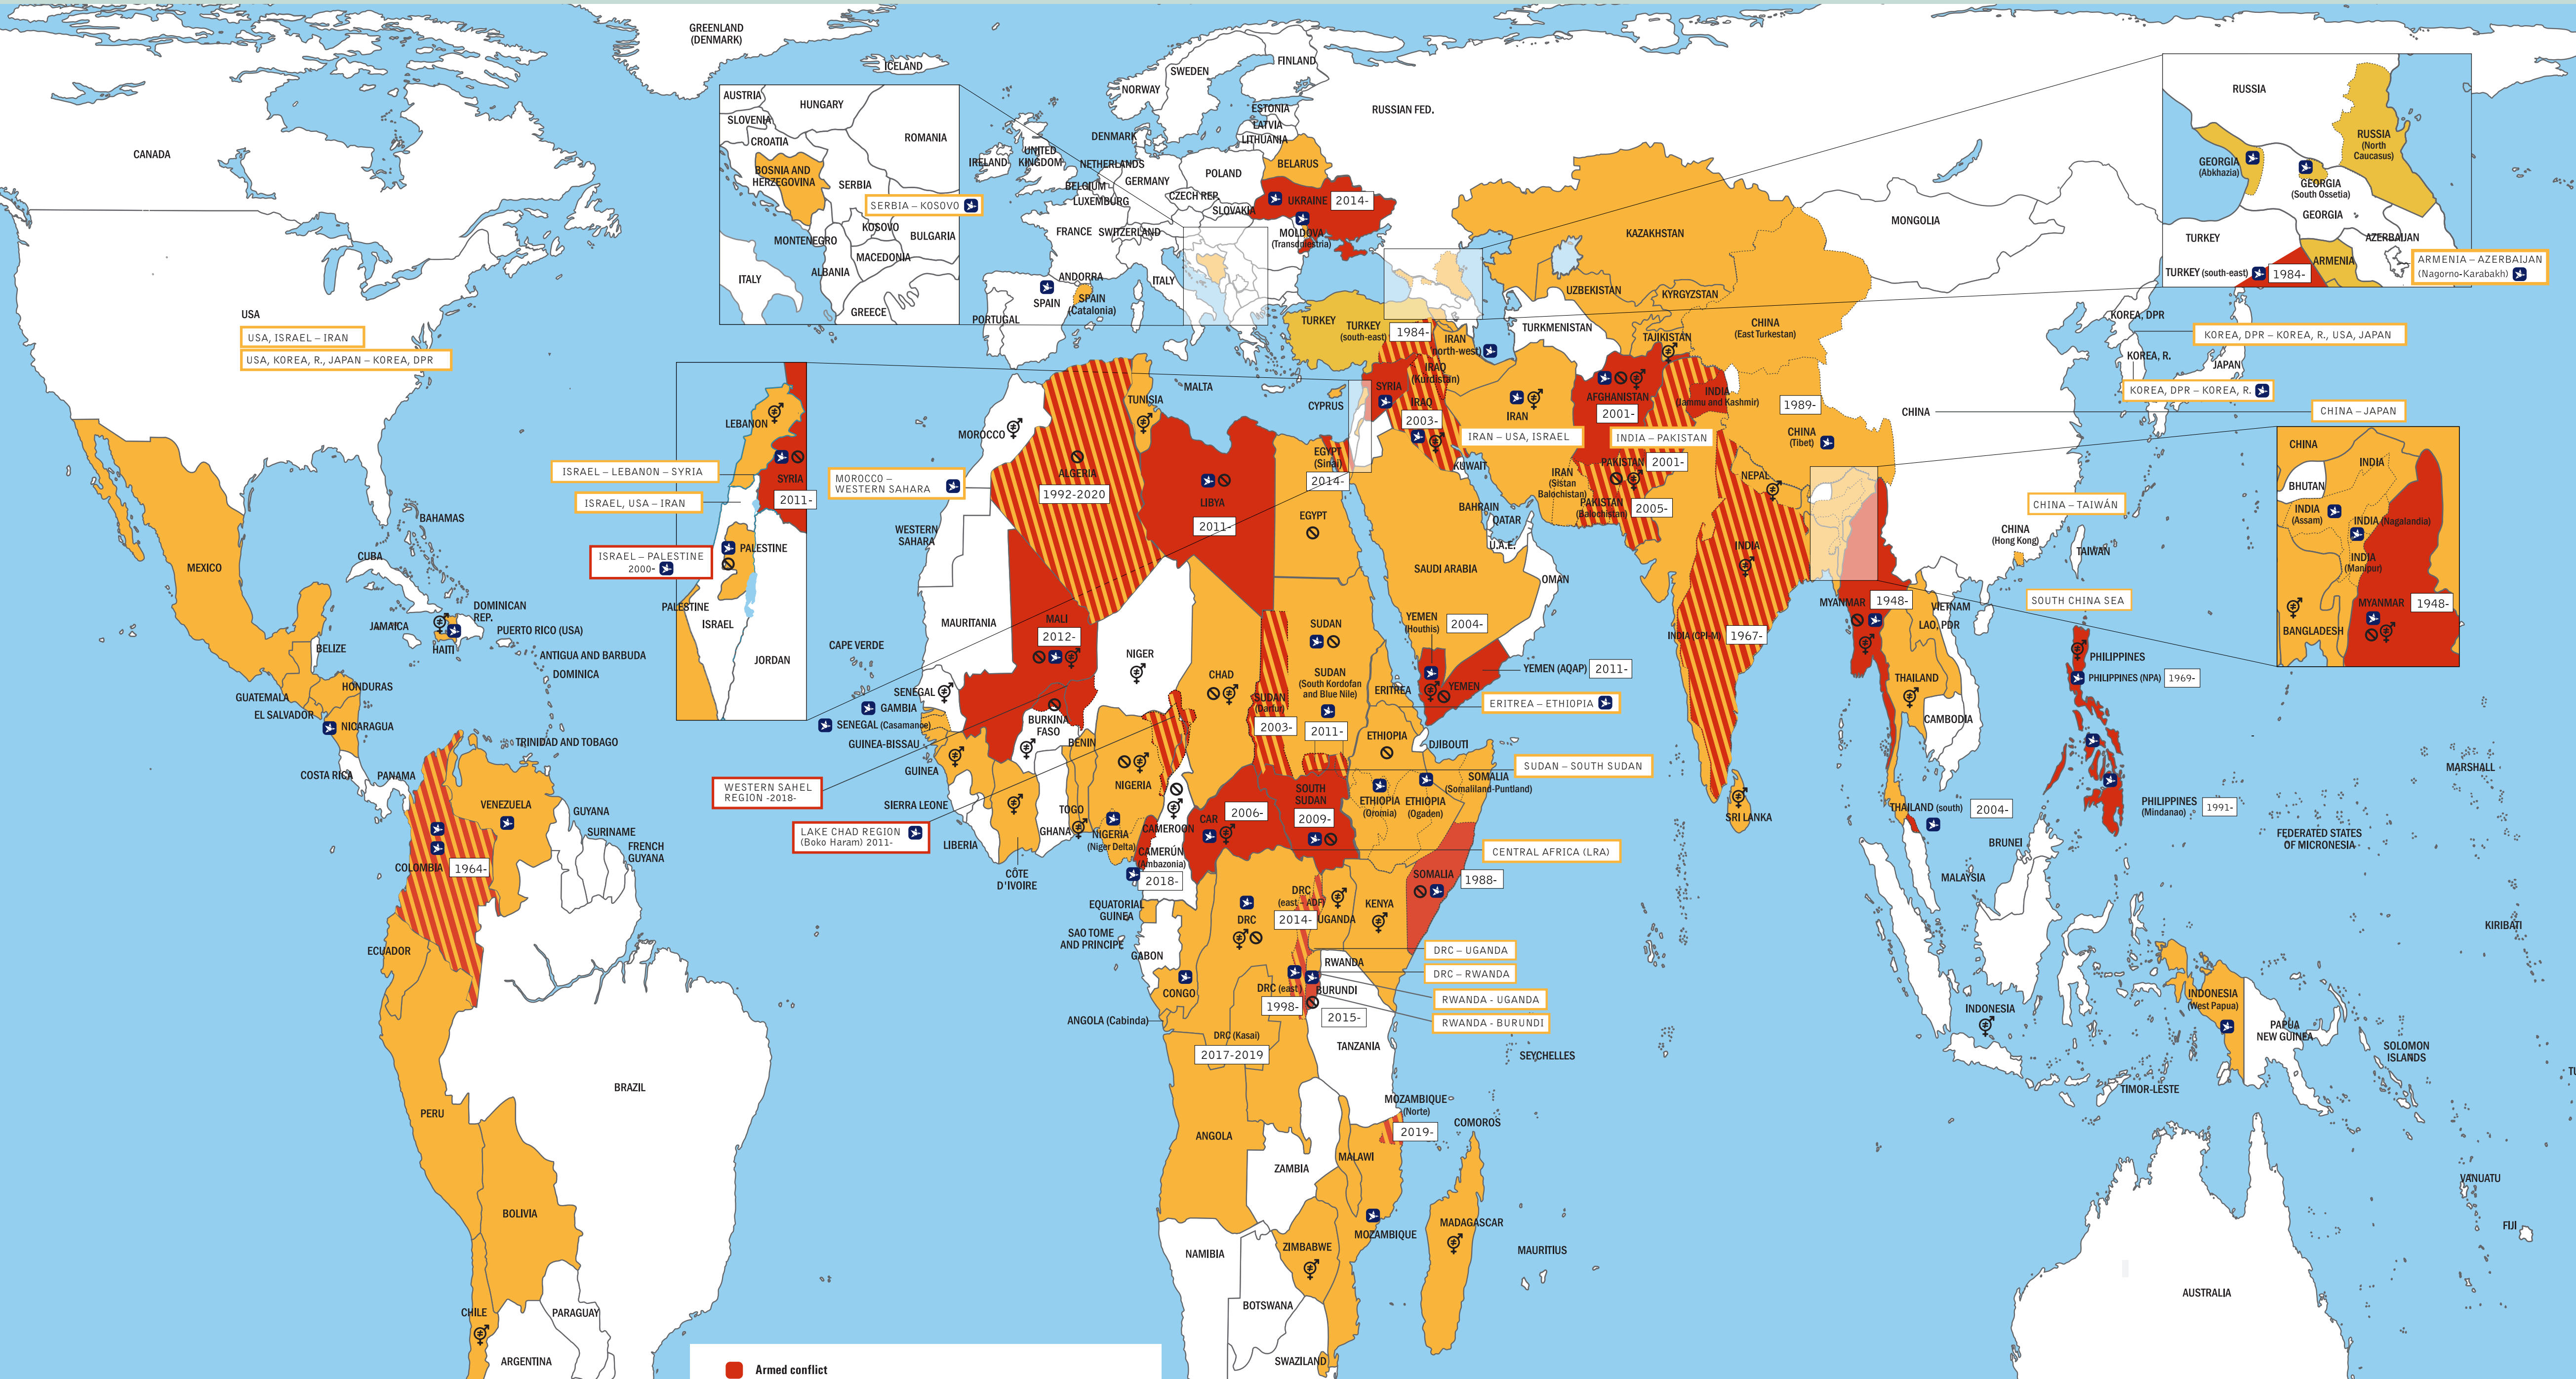

Conflict and peacebuilding in 2019

Armed conflict

- ISRAEL - PALESTINE International armed conflict
- ERITREA - ETHIOPIA International socio-political crisis
- Armed conflict and socio-political crisis

SOMALIA 1988- Country with armed conflict and beginning of the conflict

Manipur 1982- Region with armed conflict and beginning of the conflict

Tripura Region with socio-political crisis

- Peace processes and Negotiations
- Countries in armed conflict where death penalty for LGBTI population is codified
- Countries in armed conflict and/or socio-political crisis with medium, high or very high levels of gender discrimination
- International border
- Administrative subdivision

34 Armed conflicts around the world in 2019

94 Socio-political crises around the world in 2019

50 formal or exploratory peace processes and negotiations analyzed in 2019

14 of the 34 armed conflicts for which there was data occurred in countries where there were serious gender inequalities

Some of the deadliest conflicts in 2019

Countries	Intensity
Cameron (Ambazonia/North West and South West)	High
Libya	High
Mali	High
Lake Chad Region (Boko Haram)	High
Western Sahel Region	High
Somalia	High
South Sudan	High
Afghanistan	High
Iraq	High
Syria	High
Yemen (Houthis)	High