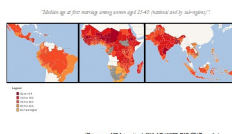

"Tying the knot and kissing childhood goodbye? Early marriage in educationally expanding societies", tesi doctoral de Sonia Chaeger, dirigida per [Joaquim Recaño](#) y Albert Esteve del Programa de Doctorat de Demografia [[+]](#)

DAG