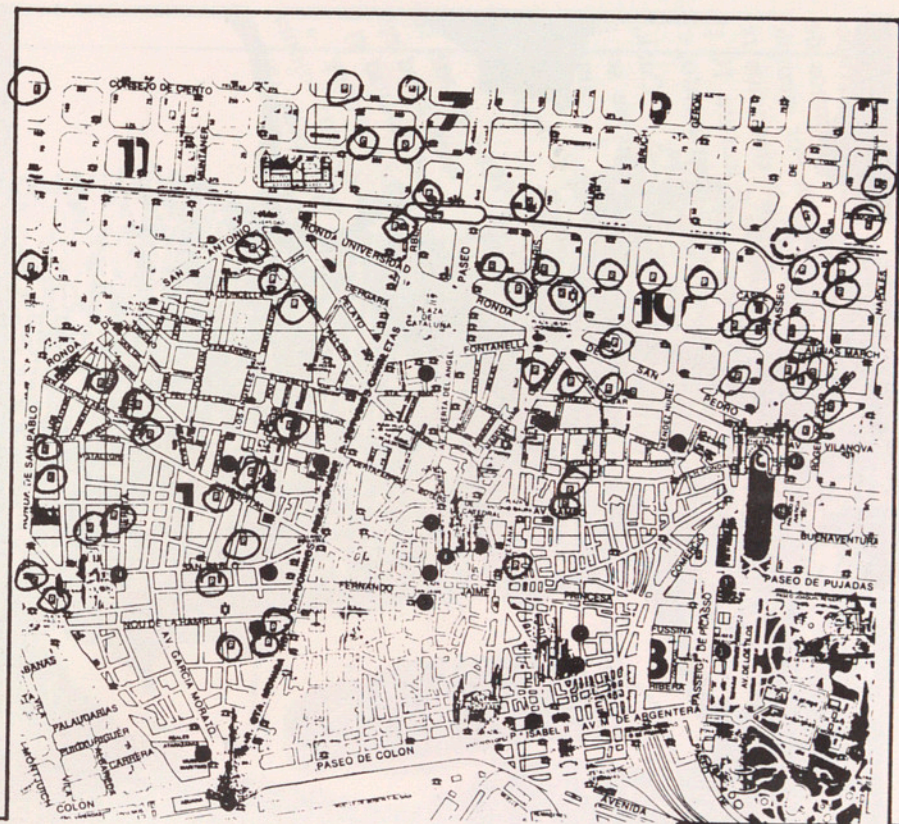

OV

SUPER

gratis!

POSTER

EL PLAGIO CIERRA
EL CAMINO PERO
ABRE EL PEAJE

A hand-drawn musical score for guitar, featuring a cartoon character on the left. The score consists of several staves. The top staff has a treble clef and contains a sequence of notes with fingerings: 3, 4, 5, 4, 2, 1. The middle section includes a bass clef staff with notes and fingerings 1, 4, 5, and a chord diagram for G7 = Sol 7. Below this is another bass clef staff with notes and fingerings 1, 4, 5, and a chord diagram for C = Do. The text "F = Fa" is written between the two middle staves, and "C = Do" is written below the bottom middle staff. A large, stylized, mirrored text "BOZZLEKOB!" is written across the bottom of the middle section. The bottom staff has a treble clef and notes with fingerings 1, 3, 1.

SOUP
PARKING
In garas concuras
TRAYECTO ←

"~~Atena~~ Clubo "Pista Rampe"
paga la Joke por el parqueo

6 MARZO
Fi molece

500

private jokes

Letras

MATRICULAS DE AUTOMOVILES

A	Alicante	LU	Lugo
AB	Albacete	M	Madrid
AL	Almería	MA	Málaga
AV	Avila	ML	Melilla
B	Barcelona	MOP	Ob. Públicas
BA	Badajoz	MU	Murcia
BI	Bilbao	NA	Navarra
BU	Burgos	O	Oviedo
C	La Coruña	OR	Orense
CA	Cádiz	P	Palencia
CC	Cáceres	PGC	Guardia Civil
CE	Ceuta	PM	Baleares
CO	Córdoba	PMM	P. Móvil Mº.
CR	Ciudad Real	PO	Pontevedra
CS	Castellón	S	Santander
CU	Cuenca	SA	Salamanca
EA	Ej. Aire	SE	Sevilla
ET	Ej. Tierra	SG	Segovia
FN	Fuerzas Navales	SO	Soria
FPN	Policía Nacional	SS	S. Sebastián
GC	Gran Canaria	T	Tarragona
GE	Gerona	TE	Teruel
GR	Granada	TF	Tenerife
GU	Guadalajara	TO	Toledo
H	Huelva	V	Valencia
HU	Huesca	VA	valladolid
J	Jaén	VI	Vitoria
L	Lérida	Z	Zaragoza
LE	León	ZA	Zamora
LO	Logroño		